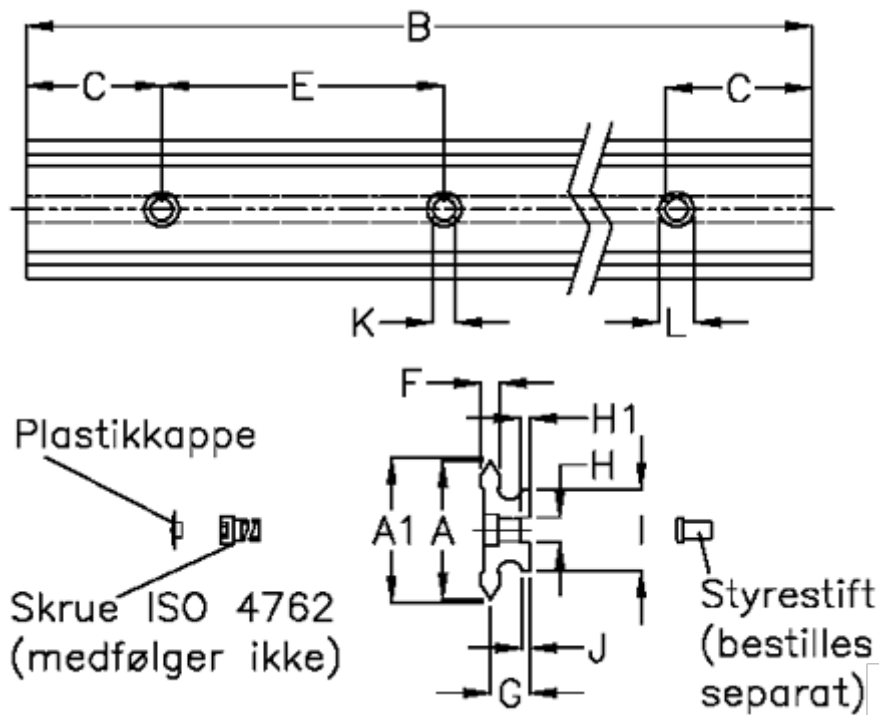

Article number: 059104716

Description: Hepco SL2 spacer slide
SS NL 76-716

Measures

A	= 76	G	= 19.5	Weight kg/1000 = 10000
A1	= 76.74	H	= 15	
B	= 716	H1	= 5.0	
C	= 88.0	I	= 50.0	
E	= 180	J	= 5.0	
F	= 9.0	K	= 14.0	
For bearing	= 54	L	= 20 x 12	
For guide pin	= 10	M	= 1	